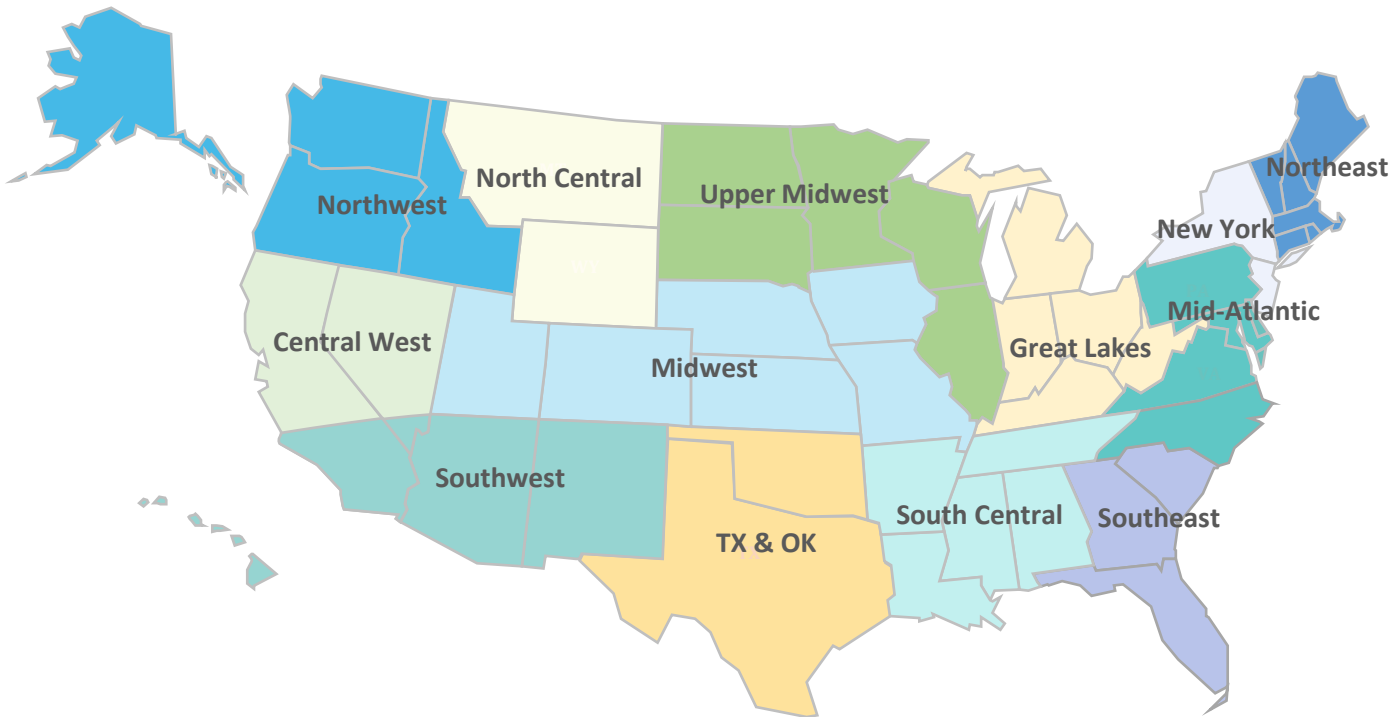

# Workforce Benefits Regional Sales Map and Contact Sheet

REGION	REGIONAL SALES MANAGER
Great Lakes – East TN, IN, KY, MI, OH, WV	Scott Aniel   <a href="mailto:Scott.Aniel@PacificLife.com">Scott.Aniel@PacificLife.com</a>   (248) 561-5880
Mid-Atlantic – DC, DE, MD, NC, PA, VA	Justin Zimmerman   <a href="mailto:Justin.Zimmerman@PacificLife.com">Justin.Zimmerman@PacificLife.com</a>   (919) 745-9319
South Central – AL, AR, LA, MS, West TN	Sidney Kidder   <a href="mailto:Sidney.Kidder@PacificLife.com">Sidney.Kidder@PacificLife.com</a>   (662) 292-0939
Southeast – FL, GA, SC	Jason Addy   <a href="mailto:Jason.Addy@PacificLife.com">Jason.Addy@PacificLife.com</a>   (803) 667-0914
Texas & Oklahoma – OK, TX	Jeff Sterling   <a href="mailto:Jeff.Sterling@PacificLife.com">Jeff.Sterling@PacificLife.com</a>   (972) 214-8700
Upper Midwest – IL, WI, MN, ND, SD	Greg Hodge   <a href="mailto:Greg.Hodge@PacificLife.com">Greg.Hodge@PacificLife.com</a>   (630) 222-1713
Midwest – IA, KS, MO, NE, CO, UT	Drew Roberts   <a href="mailto:Drew.Roberts@PacificLife.com">Drew.Roberts@PacificLife.com</a>   (314) 749-6877
Northeast – CT, MA, ME, NH, RI, VT, NY, NJ	Mike Barry   <a href="mailto:Mike.Barry@PacificLife.com">Mike.Barry@PacificLife.com</a>   (978) 376-7940
Southwest – AZ, So. CA, Las Vegas NV, NM	Steve Porath   <a href="mailto:Steve.Porath@PacificLife.com">Steve.Porath@PacificLife.com</a>   (815) 690-5177
Central West – No. CA, Reno NV	TBD
New York – NJ, NY	TBD
North Central – MT, WY	TBD
Northwest – AK, ID, OR, WA	TBD